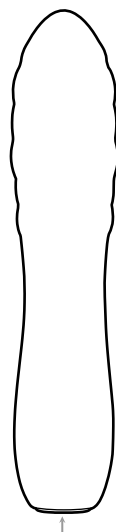

INYA

RITA RECHARGEABLE VIBE

For warranty information, latest products, and news visit us at:
nsnovelties.com

CARE

- Turn off device when not in use.
- Do not operate the device while charging.
- Please follow the charge times indicated in the device specifications.
- Wash after each use with liquid anti-bacterial soap and water.
- Pat dry with soft, cotton towel and allow to air dry completely.

Product Dimensions: 5.43 x 1.18 x 1.18 (in)
IPX Rating: IPX5
Battery: Lithium Ion
Charge Time: Do not exceed 120 minutes
Run Time: 60 minutes
Modes: 10

PLAY

- Press & hold button for 2 seconds to enter standby mode.
- Quick press to cycle through vibration modes.
- Hold button for 2 seconds to power off.