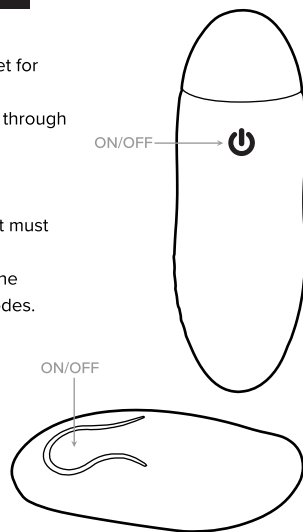

Product Dimensions: Bullet: 3.31 x 1.18 x 1.18 (in),
Remote: 2.76 x 1.38 x 0.91 (mm)

IPX Rating: Bullet: IPX6, Remote: IPX0

Battery: Bullet: Lithium Ion,
Remote: CR2032

Charge Time: Do not exceed 40 minutes

Run Time: 40 minutes

Modes: 12

PLAY

- * Press & hold button on bullet for 2 seconds to power on/off.
- * Quick press button to cycle through modes.

PLAYING WITH REMOTE

- * To use the remote the bullet must be powered on.
- * Quick press the button on the remote to cycle through modes.

CHARGE

- * The light will blink while the device is charging.
- * The light will become solid once the device is fully charged.