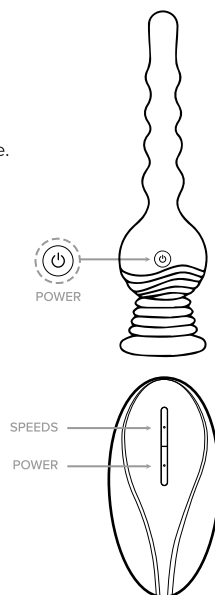

Product Dimensions: 9.17 x 2.8 x 2.8 (in)
Remote: 3.5 x 1.77 x 1.06 (in)
IPX Rating: Vibe: IPX5, Remote: IPX0
Battery: Vibe: Lithium Polymer,
Remote: AAA
Charge Time: 150 minutes
Run Time: 30 minutes
Modes: 3

PLAY

- * Press & hold power button on device for 2 seconds to enter stand by mode.
- * Quick press power button to activate and to cycle through speeds.
- * Press & hold power button on device for 2 seconds to power on/off.

PLAYING WITH REMOTE

- * To use the remote the device must be powered on.
- * Quick press bottom button to power on/off.
- * Quick press top button to cycle through speeds.

CHARGE

- * After each use, hold device vertically for 3 seconds with DC charging port facing upright.
 - * Tilt the device into a horizontal position then the charging port will align with the silicone door.
 - * Insert pin charger into device to charge.
 - * The light will blink while the device is charging.
 - * The light will become solid once the device is fully charged.
- (DISCLAIMER: DEVICE CONTAINS A ROTATING BALL. IF YOU DO NOT FOLLOW THE INSTRUCTIONS CHARGE PORT MAY NOT ALIGN.)**
- * Please see pictures shown below.