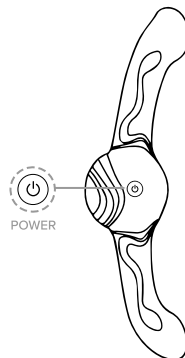

Product Dimensions: 9.17 x 2.8 x 2.8 (in)
Remote: 3.5 x 1.77 x 1.06 (in)
IPX Rating: Vibe: IPX5, Remote: IPX0
Battery: Vibe: Lithium Polymer,
Remote: AAA
Charge Time: 150 minutes
Run Time: 30 minutes
Modes: 3

PLAY

- * Press & hold power button on device for 2 seconds to enter stand by mode.
- * Quick press power button to activate and to cycle through speeds.
- * Press & hold power button on device for 2 seconds to power on/off.

PLAYING WITH REMOTE

- * To use the remote the device must be powered on.
- * Quick press bottom button to power on/off.
- * Quick press top button to cycle through speeds.

CHARGE

- * After each use, hold device vertically for 3 seconds with DC charging port facing upright.
 - * Tilt the device into a horizontal position then the charging port will align with the silicone door.
 - * Insert pin charger into device to charge.
 - * The light will blink while the device is charging.
 - * The light will become solid once the device is fully charged.
- (DISCLAIMER: DEVICE CONTAINS A ROTATING BALL. IF YOU DO NOT FOLLOW THE INSTRUCTIONS CHARGE PORT MAY NOT ALIGN.)**
- * Please see pictures shown below.