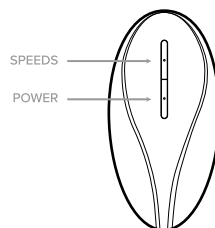

Product Dimensions: 9.17 x 2.8 x 2.8 (in)
Remote: 3.5 x 1.77 x 1.06 (in)
IPX Rating: Vibe: IPX5, Remote: IPX0
Battery: Vibe: Lithium Polymer,
Remote: AAA
Charge Time: 150 minutes
Run Time: 30 minutes
Modes: 3

PLAY

- * Press & hold power button on device for 2 seconds to enter stand by mode.
- * Quick press power button to activate and to cycle through speeds.
- * Press & hold power button on device for 2 seconds to power on/off.

PLAYING WITH REMOTE

- * To use the remote the device must be powered on.
- * Quick press bottom button to power on/off.
- * Quick press top button to cycle through speeds.

CHARGE

- * After each use, hold device vertically for 3 seconds with DC charging port facing upright.
 - * Tilt the device into a horizontal position then the charging port will align with the silicone door.
 - * Insert pin charger into device to charge.
 - * The light will blink while the device is charging.
 - * The light will become solid once the device is fully charged.
- (DISCLAIMER: DEVICE CONTAINS A ROTATING BALL. IF YOU DO NOT FOLLOW THE INSTRUCTIONS CHARGE PORT MAY NOT ALIGN.)**
- * Please see pictures shown below.