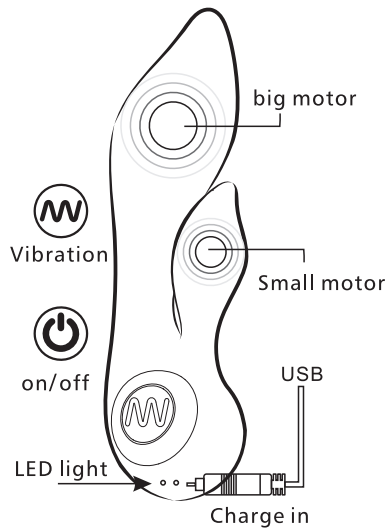

<http://www.evolvednovelties.com/>

Product Specifications:

EVOLVED
Love is Back

Category: Vibrator
User: Women
Material: Pure silicone + ABS handle
Finish: Shiny/Plating
Size: L 179mm * D 40mm
Battery: Li Battery
Voltage: 3.7V
Number of Frequency: 8
User time: 1 hours
Sound level: <50db
Rate: 60-120Hz

1. The LED light will be in red and twinkle, when in charging, The LED light will keep in red after fully charged, The light will be in blue and change for every vibration, when it's in working.
2. Holding on/off key for 3 seconds to boot, pressing once to control small motor. Pressing once again to switch to big motor. Pressing once more to switch to both motors.
3. Vibration key controls motor frequency, and vibration changes by each pressing.
4. Overcharging protection device.
5. There are 8 different frequencies.