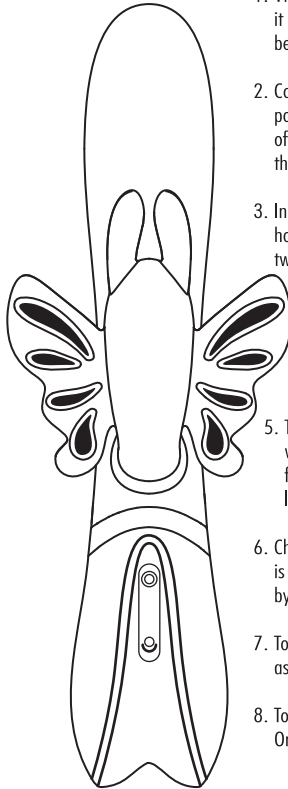

<http://www.evolvednovelties.com/>

EVOLVED
Love is Back

Product Specifications:

Category: Vibrator
User: Women
Material: Silicone & ABS
Finish: Pink Matte
Size: H: 7.6in W: 2.75in D: 2.3in
Battery: 3.7V 420MAH
Voltage: 3.7V
Number of Vibrations: 5PCS
User time: 15H
Sound Level: <50DBA

1. Vibrator comes partially charged, but it is recommended to charge it fully before use.
2. Connect the USB plug into the USB port of your computer or other output of V5 charger, and the other end of the DC charger into toy's input.
3. Initial charge takes less than two hours, subsequent charges take about two hours.
4. Charge lasts for fifty minutes of play time at the highest setting, and two hours at lower settings.
5. The red indicator light will flash while device is charging. When fully charged, the blue indicator light will remain solid.
6. Charging voltage is DC 5.0 V There is no danger of battery damage by overcharging.
7. Toy vibration strength will weaken as battery power depletes.
8. To turn off device, press the On/Off button for 3 seconds.